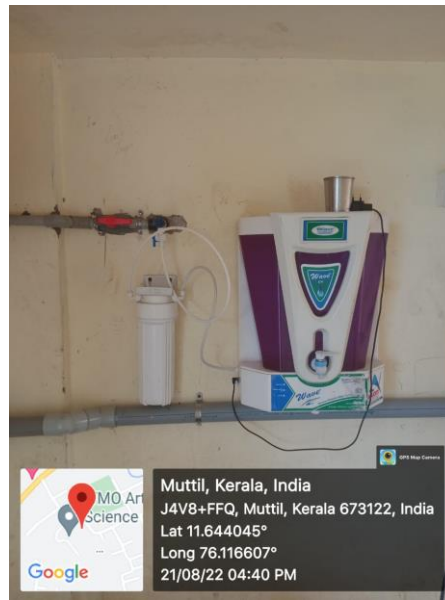

CRITERIA-VII:7.1.1- Measures for the promotion of gender equity

Specific Facilities provided for Women: (a) Safety (b) Conseling (c) Common Rooms (d) Day Care Center etc.

- Security personnel, round-the clock, and a well gated campus.
- Clean and separate washroom facilities.
- Incinerators are provided in toilet blocks.
- Women's Hostel, well gated with security.
- Drinking water and WIFI facilities in the campus and in the Ladies hostel.
- Day care center.
- Counseling center.
- Mentoring system.
- Sanitary napkins in Cooperative store and in honesty shops in departments.
- First aid kits in departments.
- Fire extinguishing systems.
- CCTV Surveillance.
- Gynasium.
- Playground.

WMO ARTS AND SCIENCE COLLEGE, MUTTIL

Safety

FREE WIFI -INTERNET CONNECTIVITY IN CAMPUS & HOSTEL

DAY CARE CENTER

INCINERATORS

Drinking Water

Cooperative Store.

CCTV Surveillance