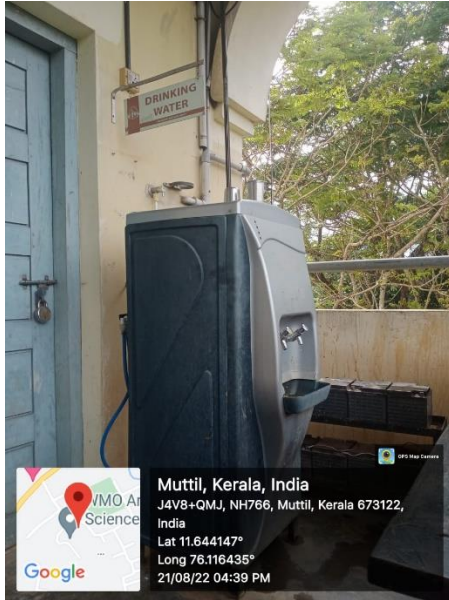

CRITERIA-VII:7.1.1- Measures for the promotion of gender equity

Specific Facilities provided for Women: (a) Safety (b) Conseling (c) Common Rooms (d) Day Care Center etc.

- Security personnel, round-the clock, and a well gated campus.
- Clean and separate washroom facilities.
- Incinerators are provided in toilet blocks.
- Women's Hostel, well gated with security.
- Drinking water and WIFI facilities in the campus and in the Ladies hostel.
- Day care center.
- Counseling center.
- Mentoring system.
- Sanitary napkins in Cooperative store and in honesty shops in departments.
- First aid kits in departments.
- Fire extinguishing systems.
- CCTV Surveillance.
- Gynasium.
- Playground.

WMO ARTS AND SCIENCE COLLEGE, MUTTIL

Safety

FREE WIFI -INTERNET CONNECTIVITY IN CAMPUS & HOSTEL

DAY CARE CENTER

INCINERATORS

Drinking Water

Cooperative Store.

CCTV Surveillance